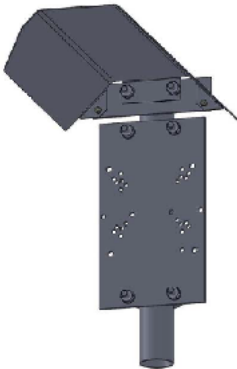

[DEMO] E2S | SP65-0001 BEX | COMBINED AUDIBLE & VISUAL SIGNALS LARGE SUNSHADE PACK

\$80.00 – \$120.00

The sunshade is an additional feature that can be added to the pole. The sunshade is on a separate plate which allows the sunshade to be adjusted and set at a different angle to protect the product. It comes with a backing plate for additional support.

SKU: N/A

Categories: [Beacon Sounder](#), [Fire Alarm System](#), [Fire, Gas & Security](#)
Tags: [accessories](#), [e2s](#), [sunshade](#)

The pack will include:

- Sun Shade
- Backing Plate
- U-Bracket (X1) and Fixtures (X2)
 - SunShade Fixtures
 - M6 Fixtures

ADDITIONAL INFORMATION

Pole Mount Bracket Material

Mild Steel, SS 304, SS 316