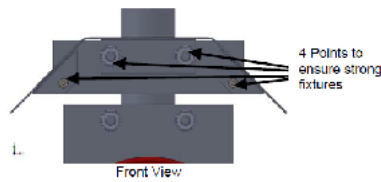

The pack will include:

- Sun Shade
- Backing Plate
- U-Bracket (X1) and Fixtures (X2)
  - SunShade Fixtures
  - M6 Fixtures

ADDITIONAL INFORMATION

Pole Mount Bracket Material

Mild Steel, SS 304, SS 316