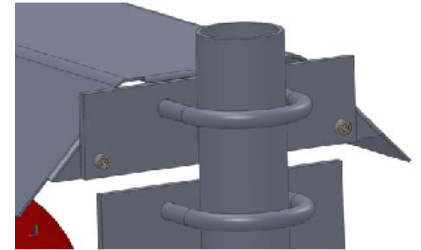

[DEMO] E2S | SP65-0001 BEX | COMBINED AUDIBLE & VISUAL SIGNALS LARGE SUNSHADE PACK

\$80.00 – \$120.00

The sunshade is an additional feature that can be added to the pole. The sunshade is on a separate plate which allows the sunshade to be adjusted and set at a different angle to protect the product. It comes with a backing plate for additional support.

SKU: N/A

Categories: [Beacon Sounder](#), [Fire Alarm System](#), [Fire, Gas & Security](#)
Tags: [accessories](#), [e2s](#), [sunshade](#)

The pack will include:

- Sun Shade
- Backing Plate
- U-Bracket (X1) and Fixtures (X2)
 - SunShade Fixtures
 - M6 Fixtures

ADDITIONAL INFORMATION

Pole Mount Bracket Material

Mild Steel, SS 304, SS 316