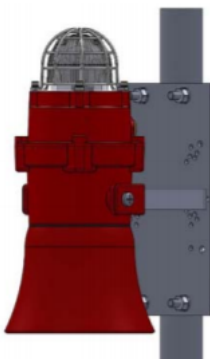

[DEMO] E2S | SP65-0001 BEX | COMBINED AUDIBLE & VISUAL SIGNALS MOUNTING POLE BRACKET

\$80.00 – \$120.00

The BEx Combined signals are mounted to the plate via the product bracket

The orientation of the devices can be adjusted vertically via the U bracket.

SKU: N/A

Categories: [Beacon Sounder](#), [Fire Alarm System](#), [Fire, Gas & Security](#)
Tags: [accessories](#), [e2s](#), [mounting pole](#)

Outline Drawing: D217-05-601

- Units: BExCS110-05, BExCS110-L2
- Horn: Flare or Radial (only flare version depicted below)
 - Point of Fixture: U-Bracket
- Fixtures: M6 Socket Head Screws, M6 Spring Washer, M6 Plain Washer & M6 Nut
 - Entries Location: Back or Front

ADDITIONAL INFORMATION

Pole Mount Bracket Material

Mild Steel, SS 304, SS 316