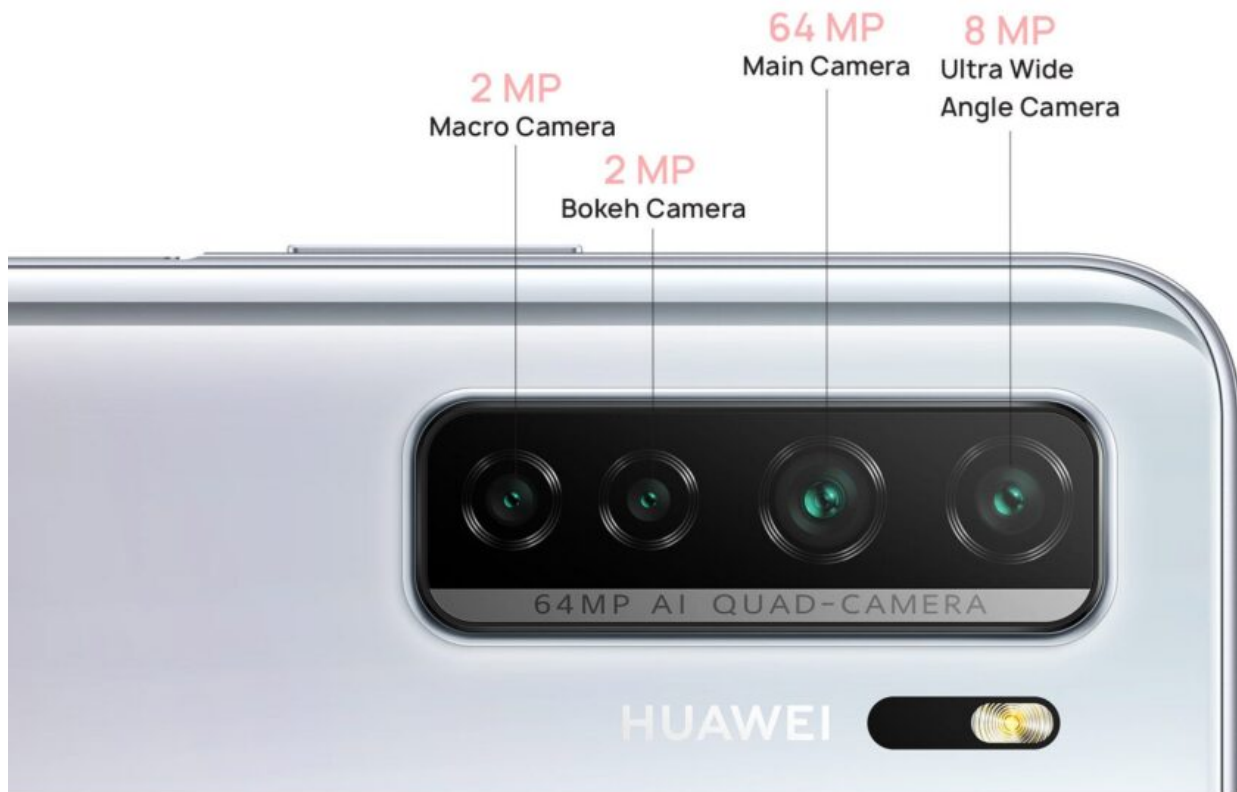

# 5G

**All-Powerful Kirin 820 5G SoC**

**NEXT-LEVEL MOBILE PROCESSING, REIMAGINED**

The HUAWEI nova 7SE features the new and improved 7nm Kirin 820, a balanced chipset that incorporates an advanced 8-core CPU, 6-core GPU and proprietary NPU, harnessing next-level intelligence to achieve a new realm of performance. The Kirin ISP 5.0 works to ensure that image processing and photo/video denoising are top-notch across the board.

### 64 MP AI QUAD-CAMERA SYSTEM

Capture Beauty on Every Level

Capture sweeping landscapes with crystal clarity, crawling critters from up close, or enchanting portraits all on a staggering 64 MP camera. Explore the boundless potential for creative expression offered by four versatile lenses.

## 64 MP Main Camera

# Razor-sharp Pictures for Every Detail

The powerful 1/1.7" CMOS sensor packed in the 64 MP Main Camera absorbs all of the photos in its midst, rendering overlooked details in vivid splendor, for on-the-go photography that transcends what your eyes see.